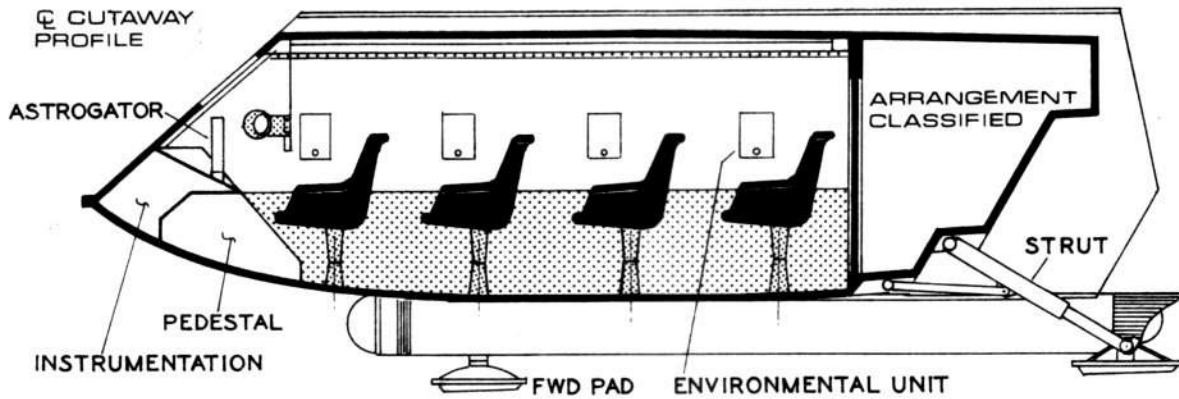

SHUTTLECRAFT

7 PERSON - EXTERNAL ARRANGEMENT

TYPE: SPCR 48A
 MK 12B
 BO 5621

OFFICIAL COLORS:

[White Box]	PLATINUM	N°SF29UC
[Blue-Gray Box]	BLUEGRAY	N°SF31UC
[Crown Box]	CORN	N°SF22UC
[Silver Box]	SILVER	N°SF01UC
[Red Box]	RED	N°SF10UC
[Ivory Box]	IVORY	N°SF07UC
[Sky Blue Box]	SKY BLUE	N°SF16UC
[Gray Box]	GRAY	N°SF30UC
[Black Box]	BLACK	N°SF32UC

TO:01:04:81

SHUTTLECRAFT

INTERNAL GENERAL ARRANGEMENT

- OFFICIAL COLORS:
- PLATINUM N°SF29 UC
 - SAND N°SF08 UC
 - GRAY N°SF30 UC
 - OXIDE N°SF27 UC
 - BLACK N°SF32 UC