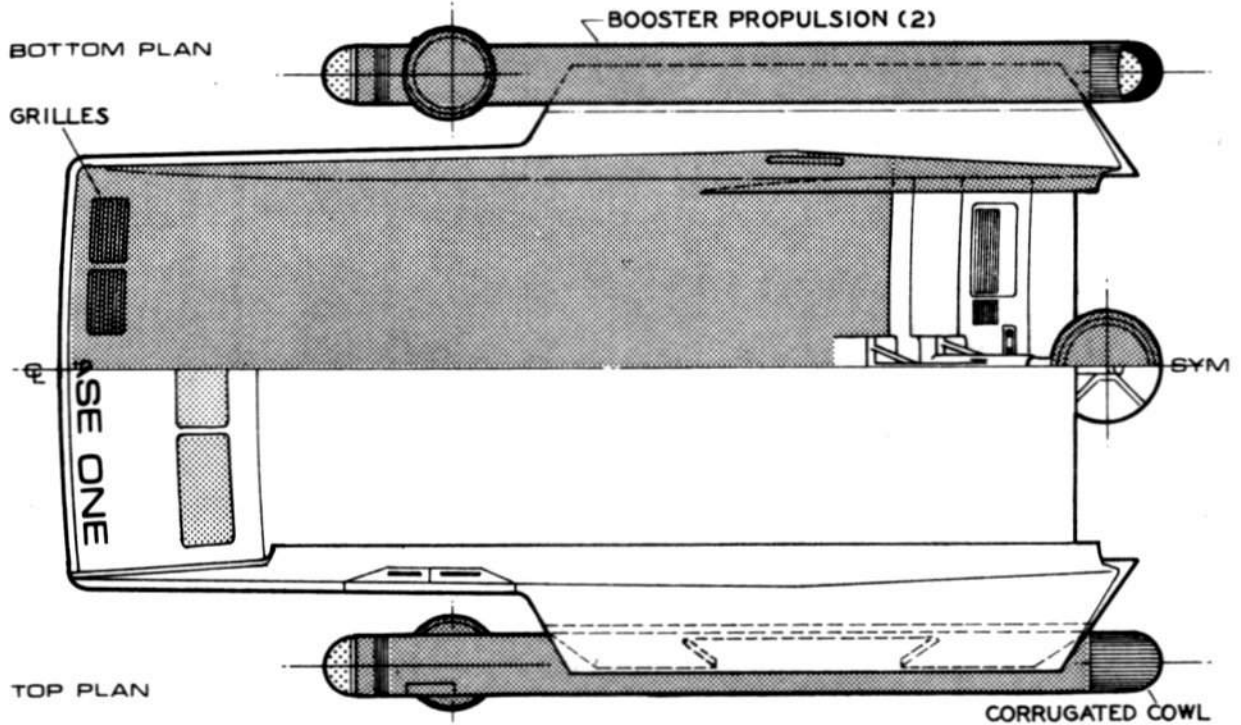

SHUTTLECRAFT

7 PERSON - EXTERNAL ARRANGEMENT

TYPE: SPCR 48A
 MK 12B
 BO 5621

OFFICIAL COLORS:

[White Box]	PLATINUM	N°SF29UC
[Blue-Gray Box]	BLUEGRAY	N°SF31UC
[Crown Box]	CORN	N°SF22UC
[Silver Box]	SILVER	N°SF01UC
[Red Box]	RED	N°SF10UC
[Ivory Box]	IVORY	N°SF07UC
[Sky Blue Box]	SKY BLUE	N°SF16UC
[Gray Box]	GRAY	N°SF30UC
[Black Box]	BLACK	N°SF32UC