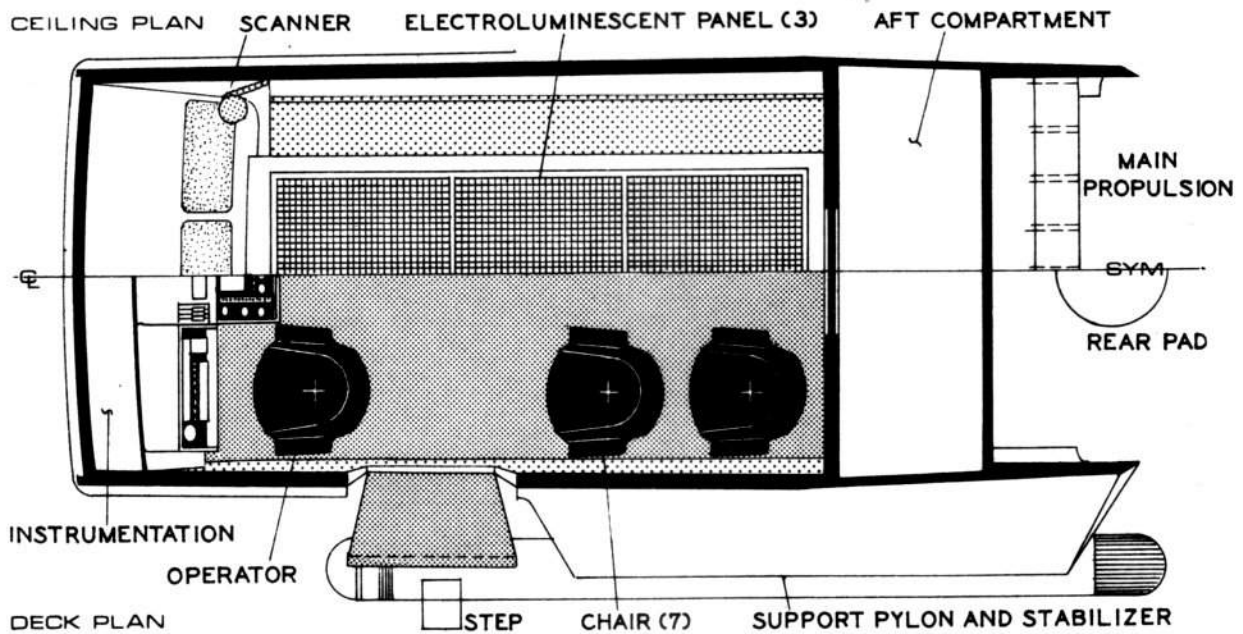

SHUTTLECRAFT

7 PERSON - EXTERNAL ARRANGEMENT

TYPE: SPCR 48A
 MK 12B
 BO 5621

OFFICIAL COLORS:

[White Box]	PLATINUM	N°SF29UC
[Blue-Gray Box]	BLUEGRAY	N°SF31UC
[Crown Box]	CORN	N°SF22UC
[Silver Box]	SILVER	N°SF01UC
[Red Box]	RED	N°SF10UC
[Ivory Box]	IVORY	N°SF07UC
[Sky Blue Box]	SKY BLUE	N°SF16UC
[Gray Box]	GRAY	N°SF30UC
[Black Box]	BLACK	N°SF32UC

TO:01:04:81

SHUTTLECRAFT

INTERNAL GENERAL ARRANGEMENT

- OFFICIAL COLORS:
- PLATINUM N°SF29 UC
 - SAND N°SF08 UC
 - GRAY N°SF30 UC
 - OXIDE N°SF27 UC
 - BLACK N°SF32 UC