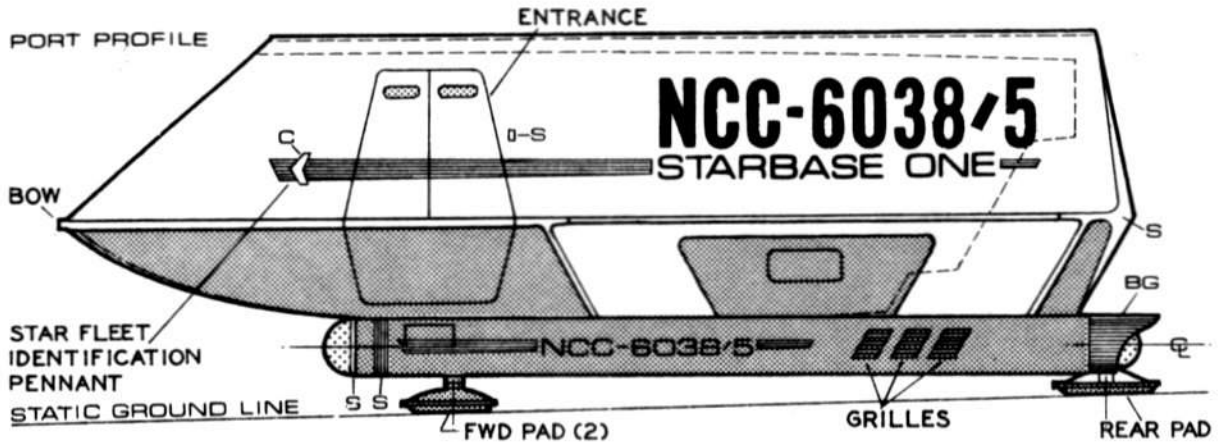

SHUTTLECRAFT

7 PERSON - EXTERNAL ARRANGEMENT

TYPE: SPCR 48A
 MK 12B
 BO 5621

OFFICIAL COLORS:

[White Box]	PLATINUM	N°SF29UC
[Blue-Gray Box]	BLUEGRAY	N°SF31UC
[Crown Box]	CORN	N°SF22UC
[Silver Box]	SILVER	N°SF01UC
[Red Box]	RED	N°SF10UC
[Ivory Box]	IVORY	N°SF07UC
[Sky Blue Box]	SKY BLUE	N°SF16UC
[Gray Box]	GRAY	N°SF30UC
[Black Box]	BLACK	N°SF32UC

TO:01:04:81

SHUTTLECRAFT

INTERNAL GENERAL ARRANGEMENT

- OFFICIAL COLORS:
- PLATINUM N°SF29 UC
 - SAND N°SF08 UC
 - GRAY N°SF30 UC
 - OXIDE N°SF27 UC
 - BLACK N°SF32 UC