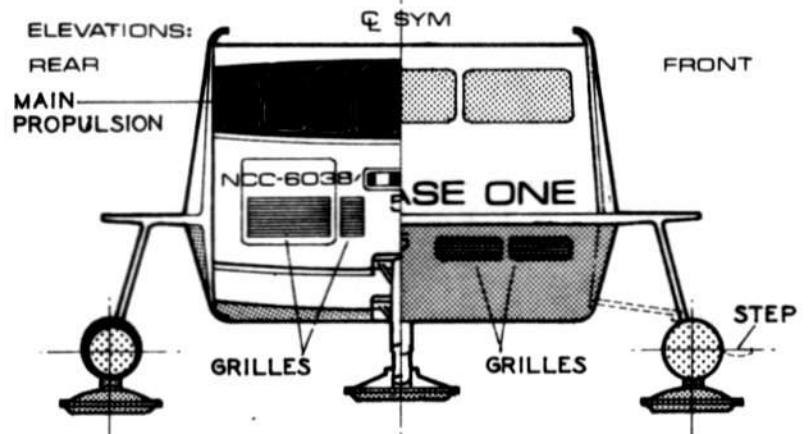

SHUTTLECRAFT

7 PERSON - EXTERNAL ARRANGEMENT

TYPE: SPCR 48A
 MK 12B
 BO 5621

OFFICIAL COLORS:

[White Box]	PLATINUM	N°SF29UC
[Blue-Gray Box]	BLUEGRAY	N°SF31UC
[Crown Box]	CORN	N°SF22UC
[Silver Box]	SILVER	N°SF01UC
[Red Box]	RED	N°SF10UC
[Ivory Box]	IVORY	N°SF07UC
[Sky Blue Box]	SKY BLUE	N°SF16UC
[Gray Box]	GRAY	N°SF30UC
[Black Box]	BLACK	N°SF32UC

TO:01:04:81

SHUTTLECRAFT

INTERNAL GENERAL ARRANGEMENT

- OFFICIAL COLORS:
- PLATINUM N°SF29 UC
 - SAND N°SF08 UC
 - GRAY N°SF30 UC
 - OXIDE N°SF27 UC
 - BLACK N°SF32 UC